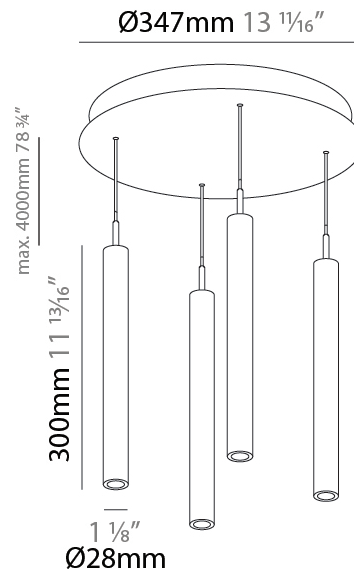

GENERAL

Series: G-Mini Round
Subseries: G-Mini Round Hangover
Brand: Prolicht
Division: Architectural
Mounting Type: Suspension
Mounting Location: Ceiling
Subcategory: Spots

PHYSICAL

Shape: Cylinder
Diameter (mm): 347
Diameter (in): 13 13/16
Height (mm): 300
Height (in): 11 13/16
Light Distribution: Direct
Fixture Finish: SSR / BKV / CWI / CRY / HAB / UFT / ITA / RUA / FTG / MYG / LOD / PUS / FRO / FUP / KIA / POP / BLS / SPG / MEY / GOH / GUM / CHC / COM / ABZ / JAG / OBR / MOS / ROR
Accent Finish: NOF / COP / MIR / SSS
Fixture Material: Extruded Aluminum / Steel
Cable Details: 2,000mm/78 3/4" / 4,000mm/157 1/2" - Cable, Black, Green, Orange, Red, White

ELECTRICAL

Lamp Type: LED (Zhaga Standard)
Input Wattage (W): 26
Total Output Wattage (W): 23.7
Dimming: Tri-Mode (Non-Dimming and Phase Dimming (120Vac only) and 0-10V Dimming)
Driver Included: Yes
Driver Location: Integrated
Driver Type: Constant Current - Universal
Driver Class: Class 2
Input Voltage (V): 120 - 277

LED

Color Temperature (°K): 2700 / 3000 / 3500 / 4000
Max. Delivered Lumen (lm): 1614 / 1709 / 1804 / 1852
Nominal Lumen (lm): 1840 / 1949 / 2057 / 2112
CRI: >90 CRI
Lamp Life (hrs): 50000

OPTICAL

Beam Angle: 20 / 26 / 56

RATINGS AND CERTIFICATIONS

Certified By: Certified for North American Standards
IP rating: IP20